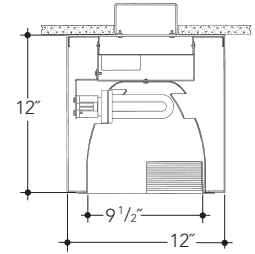

Pendant Mount 10" Aperture

VP1212HF Ceiling Mount, 12"x12", Horizontal, CF

See above for Options.