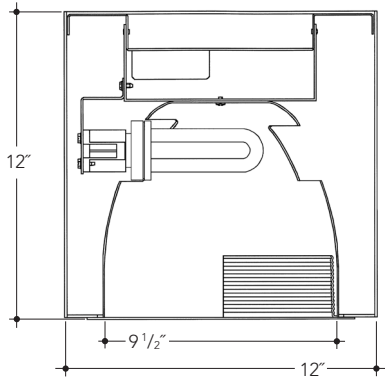

DIMENSIONS

FEATURES

Housing – .064" thick spun aluminum cylinder. Polyester powdercoat exterior finish with factory standard colors White (WHT), Black (BLK), Bronze (BZ), Silver (CS).

Socket – Thermo-plastic and positive locking. *UL Listed*.

Reflector – Heavy gauge hand spun aluminum reflector with a specular "Alzak" low iridescent finish.

Pendant – Pendant mount accepts slope ceilings with a 45° swivel adjustment. L* – Factory stem length is 12".