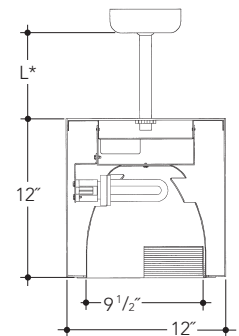

See above for Options.

Wall Mount 10" Aperture

VW1212HF Ceiling Mount, 12"x12", Horizontal, CF

See above for Options.

ORDERING INFORMATION

EXAMPLE: VC1212HF226E1-2-WHT-SCL

Lamps and Wattage	Mounting	Housing	Ballast	Color	Finish	Baffle	Options
2x26-42	VC	1212HF226-42	E1-2	WHT	SCL	BL	REM
Dimming	VP		E3	BLK	SGC	WH	WL*
2x32 MAX	VW		DL	BZ	ECL		
			DAX1	BA	WHT		
			DAX2	CS			
			DA7				