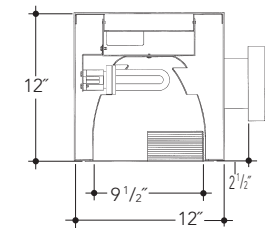

See above for Options.

Wall Mount 10" Aperture

VW1212HF Ceiling Mount, 12"x12", Horizontal, CF

See above for Options.

ORDERING INFORMATION

EXAMPLE: VC1212HF226E1-2-WHT-SCL

Lamps and Wattage	Mounting	Housing	Ballast	Color	Finish	Baffle	Options
2x26-42	VC	1212HF226-42	E1-2	WHT	SCL	BL	REM
Dimming	VP		E3	BLK	SGC	WH	WL*
2x32 MAX	VW		DL	BZ	ECL		
			DAX1	BA	WHT		
			DAX2	CS			
			DA7				